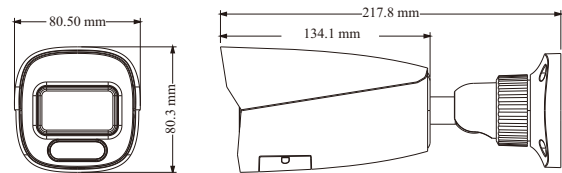

DORI Distance

Lens	Detect	Observe	Recognize	Identify
2.8mm	62m(203ft)	25m(81ft)	12m(40ft)	6m(20ft)
3.6mm	79m(259ft)	32m(104ft)	16m(52ft)	8m(26ft)
2.8-12mm(W)	64m(210ft)	26m(84ft)	13m(42ft)	6m(20ft)
2.8-12mm(T)	189m(619ft)	75m(247ft)	38m(124ft)	19m(62ft)
Others				
Power Supply	DC12V/PoE			
Power Consumption	< 8.5W			
Storage Conditions	- 30 °C ~ 65°C (-22°F~149°F), Humidity: less than 95 % (non-condensing)			
Operating Conditions	- 30 °C ~ 60 °C (-22°F~140°F), Humidity: less than 95 % (non-condensing)			
Dimensions (mm)	217.8 × 80.5 × 80.3			
Weight (net)	Approx. 0.68KG			
Installation	Ceiling mounting; wall mounting			
Certificate	CE, FCC			
Environmental Protection	Complies with Directive EU RoHS, WEEE(2012/19/EU), directive 94/62/EC and REACH(EC1907/2006)			

DIMENSIONS